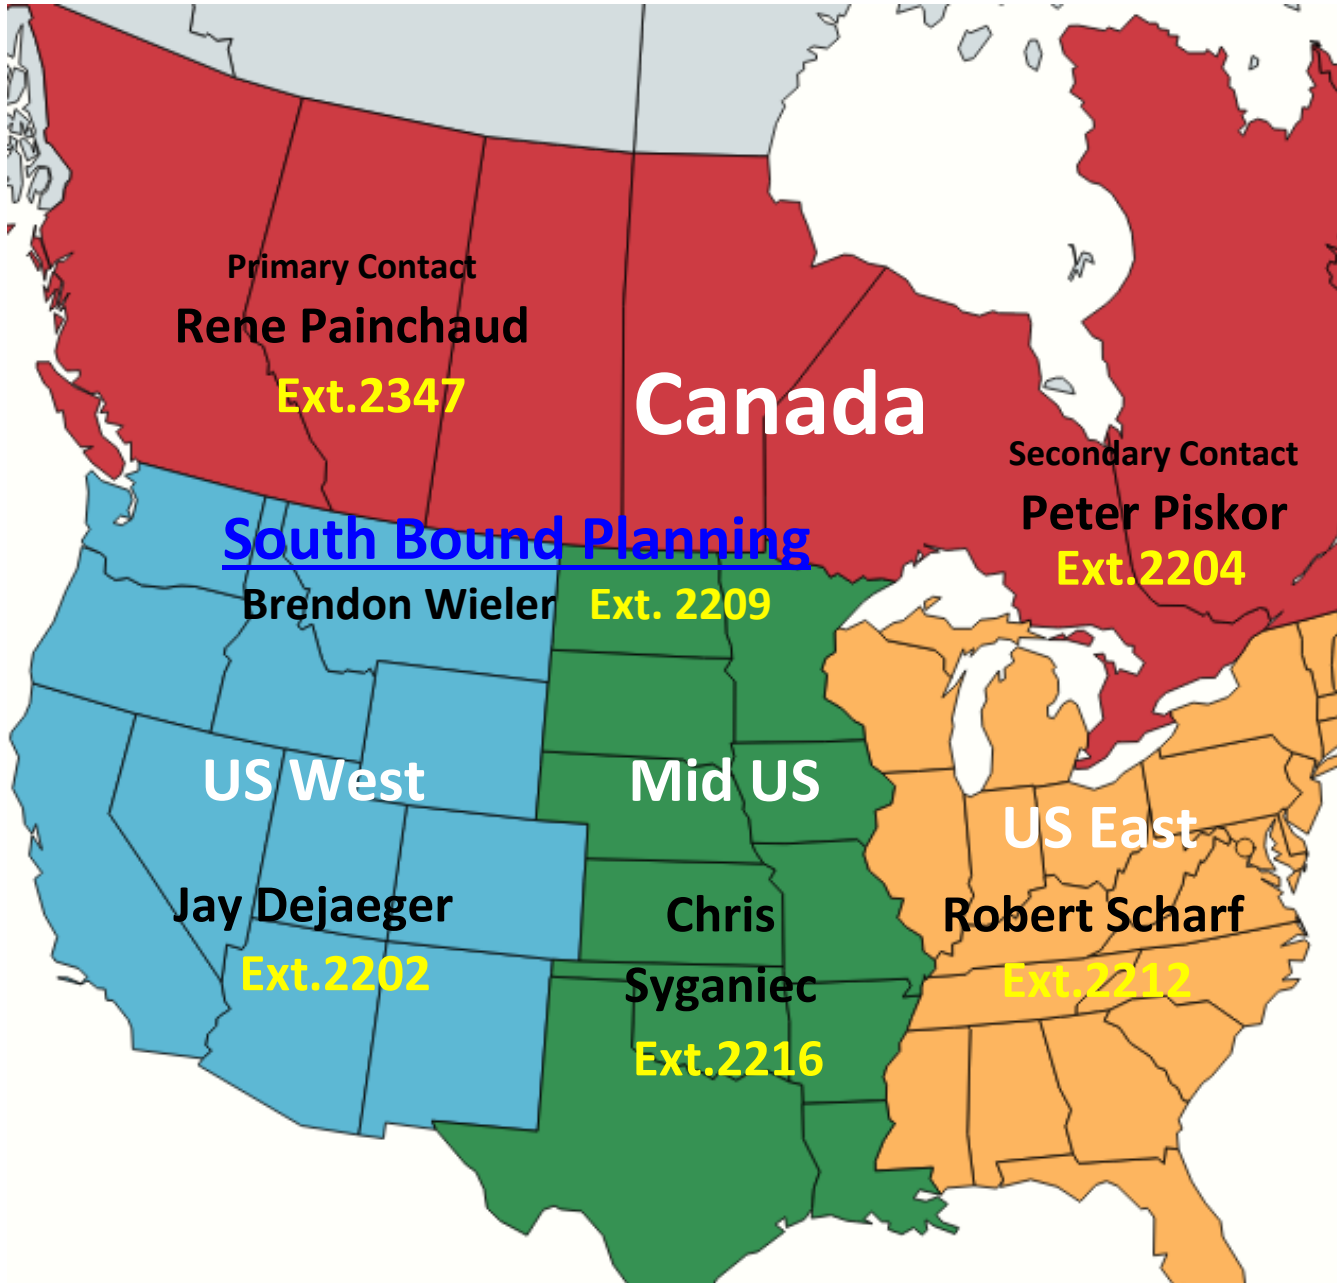

Portage Transport Operations Team

Dispatch Team

866-236-6061 – select from phone options

E-mails

Rene - rene.painchaud@portagetransport.com

Peter - peter.piskor@portagetransport.com

Jay - jay.dejaeger@portagetransport.com